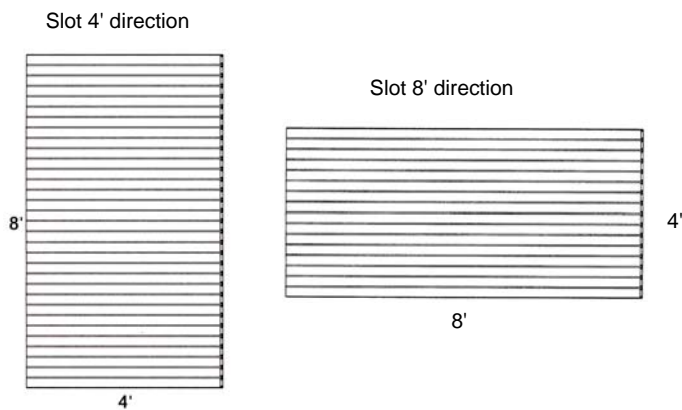

Slotwall Machine Capabilities

Slot Intervals 2", 3", 4", 6", 8", 9", 12", 24" on center
Crosshatch also available

Stock Slotwall Inserts

PVC Accent Strip
PVC T-Channel

Aluminum T-Channel
Gold Anodized T-Channel
Black Anodized T-Channel